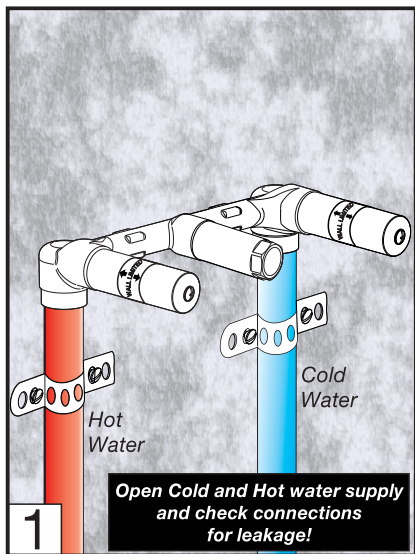

### FV203.BASE

*Widespread 1/2" ceramic in wall  
two handle valve system with 8" centers*

### Exploded view

### Measures

Widespread 1/2" ceramic in wall - two handle valve system with 8" centers

Installation

---