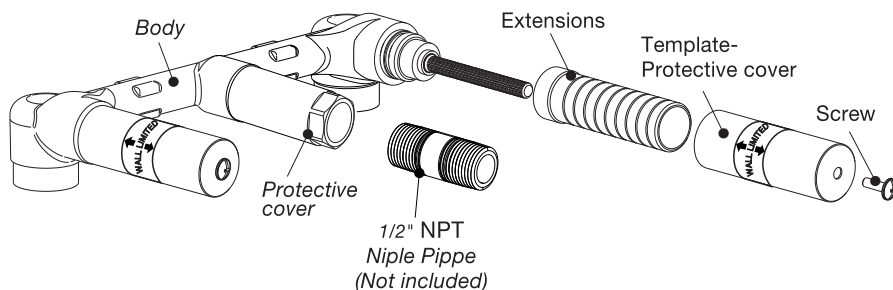

Widespread 1/2" ceramic in wall - two handle valve system with 8" centers

---

CONGRATULATIONS !

This product has been subjected to stringent tests for its quality, performance and finish. We guarantee years of trouble free operation. We thank you for your choice and above all for the trust you are placing in us. This trust is what motivates us to improve every day.

Before connecting the faucet to the water supply, flush the tubing thoroughly to eliminate any residue.

FV203.BASE

*Widespread 1/2" ceramic in wall
two handle valve system with 8" centers*

Exploded view