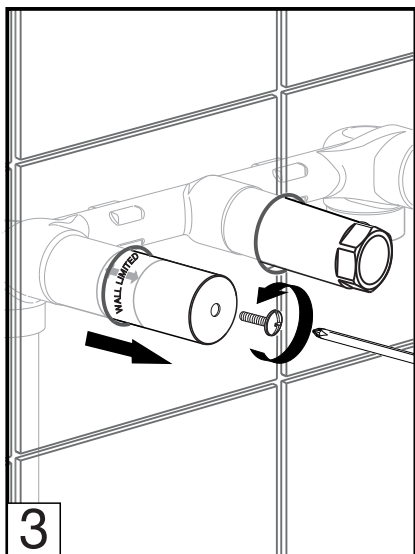

### Exploded view

### Measures

Widespread 1/2" ceramic in wall - two handle valve system with 8" centers

Installation

---