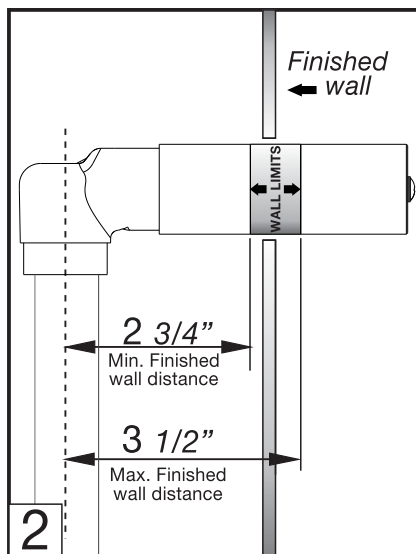

### FV203.BASE

*Widespread 1/2" ceramic in wall  
two handle valve system with 8" centers*

### Exploded view

### Measures

Widespread 1/2" ceramic in wall - two handle valve system with 8" centers

Installation

---