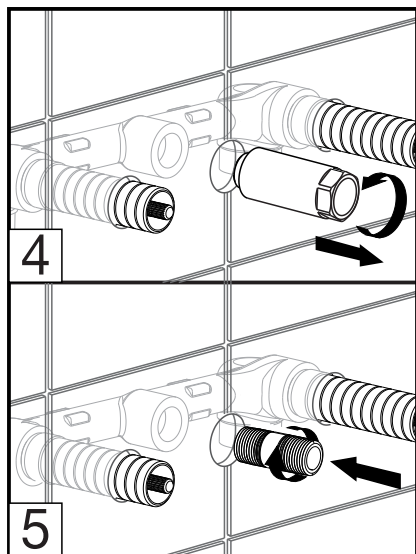

### Exploded view

### Measures

Widespread 1/2" ceramic in wall - two handle valve system with 8" centers

Installation

---