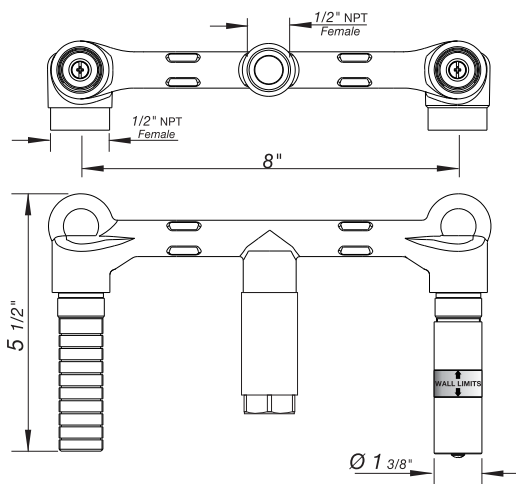

## Widespread 1/2" ceramic in wall - two handle valve system with 8" centers

---

### FV203.BASE

*Widespread 1/2" ceramic in wall  
two handle valve system with 8" centers*

### Measures

Widespread 1/2" ceramic in wall - two handle valve system with 8" centers

Installation

---