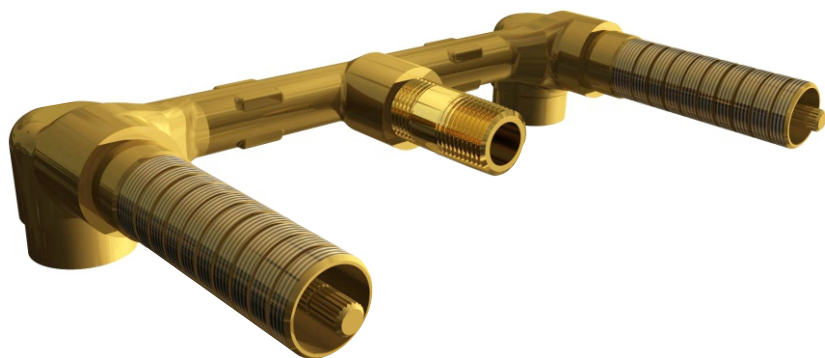

FRANZ VIEGENER

---

**FV203.BASE**

---

*i n s t a l l a t i o n*

FV203.BASE

---

## Widespread 1/2" ceramic in wall - two handle valve system with 8" centers

---

### FV203.BASE

*Widespread 1/2" ceramic in wall  
two handle valve system with 8" centers*

### Measures

Widespread 1/2" ceramic in wall - two handle valve system with 8" centers

Installation

---