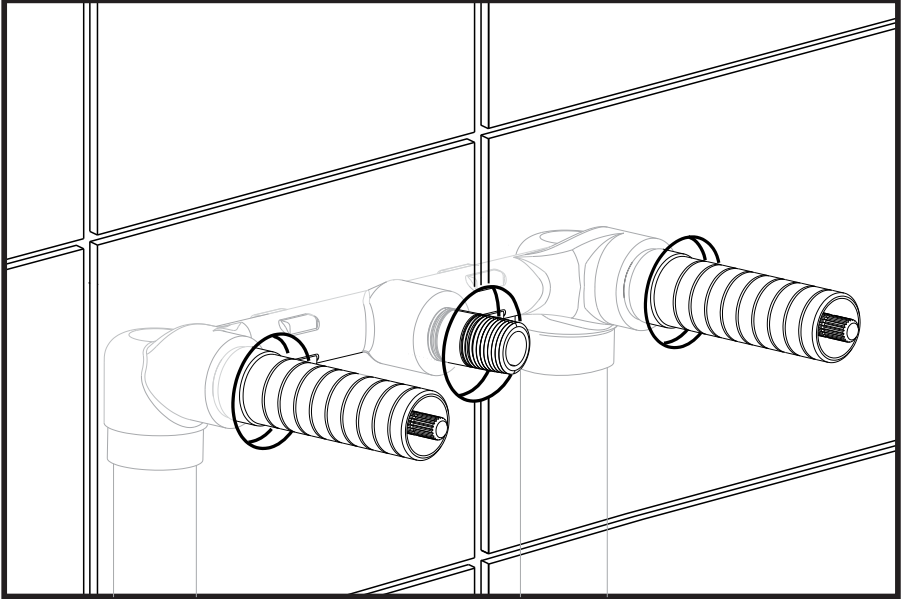

Finished Installation