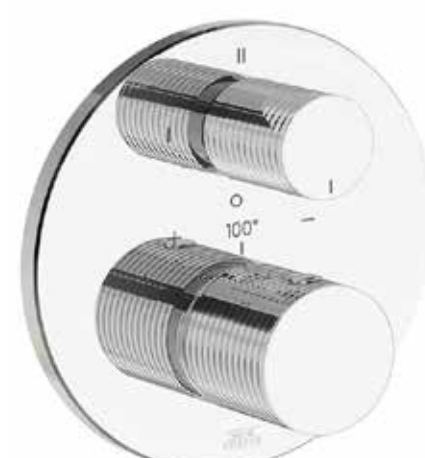

FV227R.0

Thermostatic wall valve, trim only.